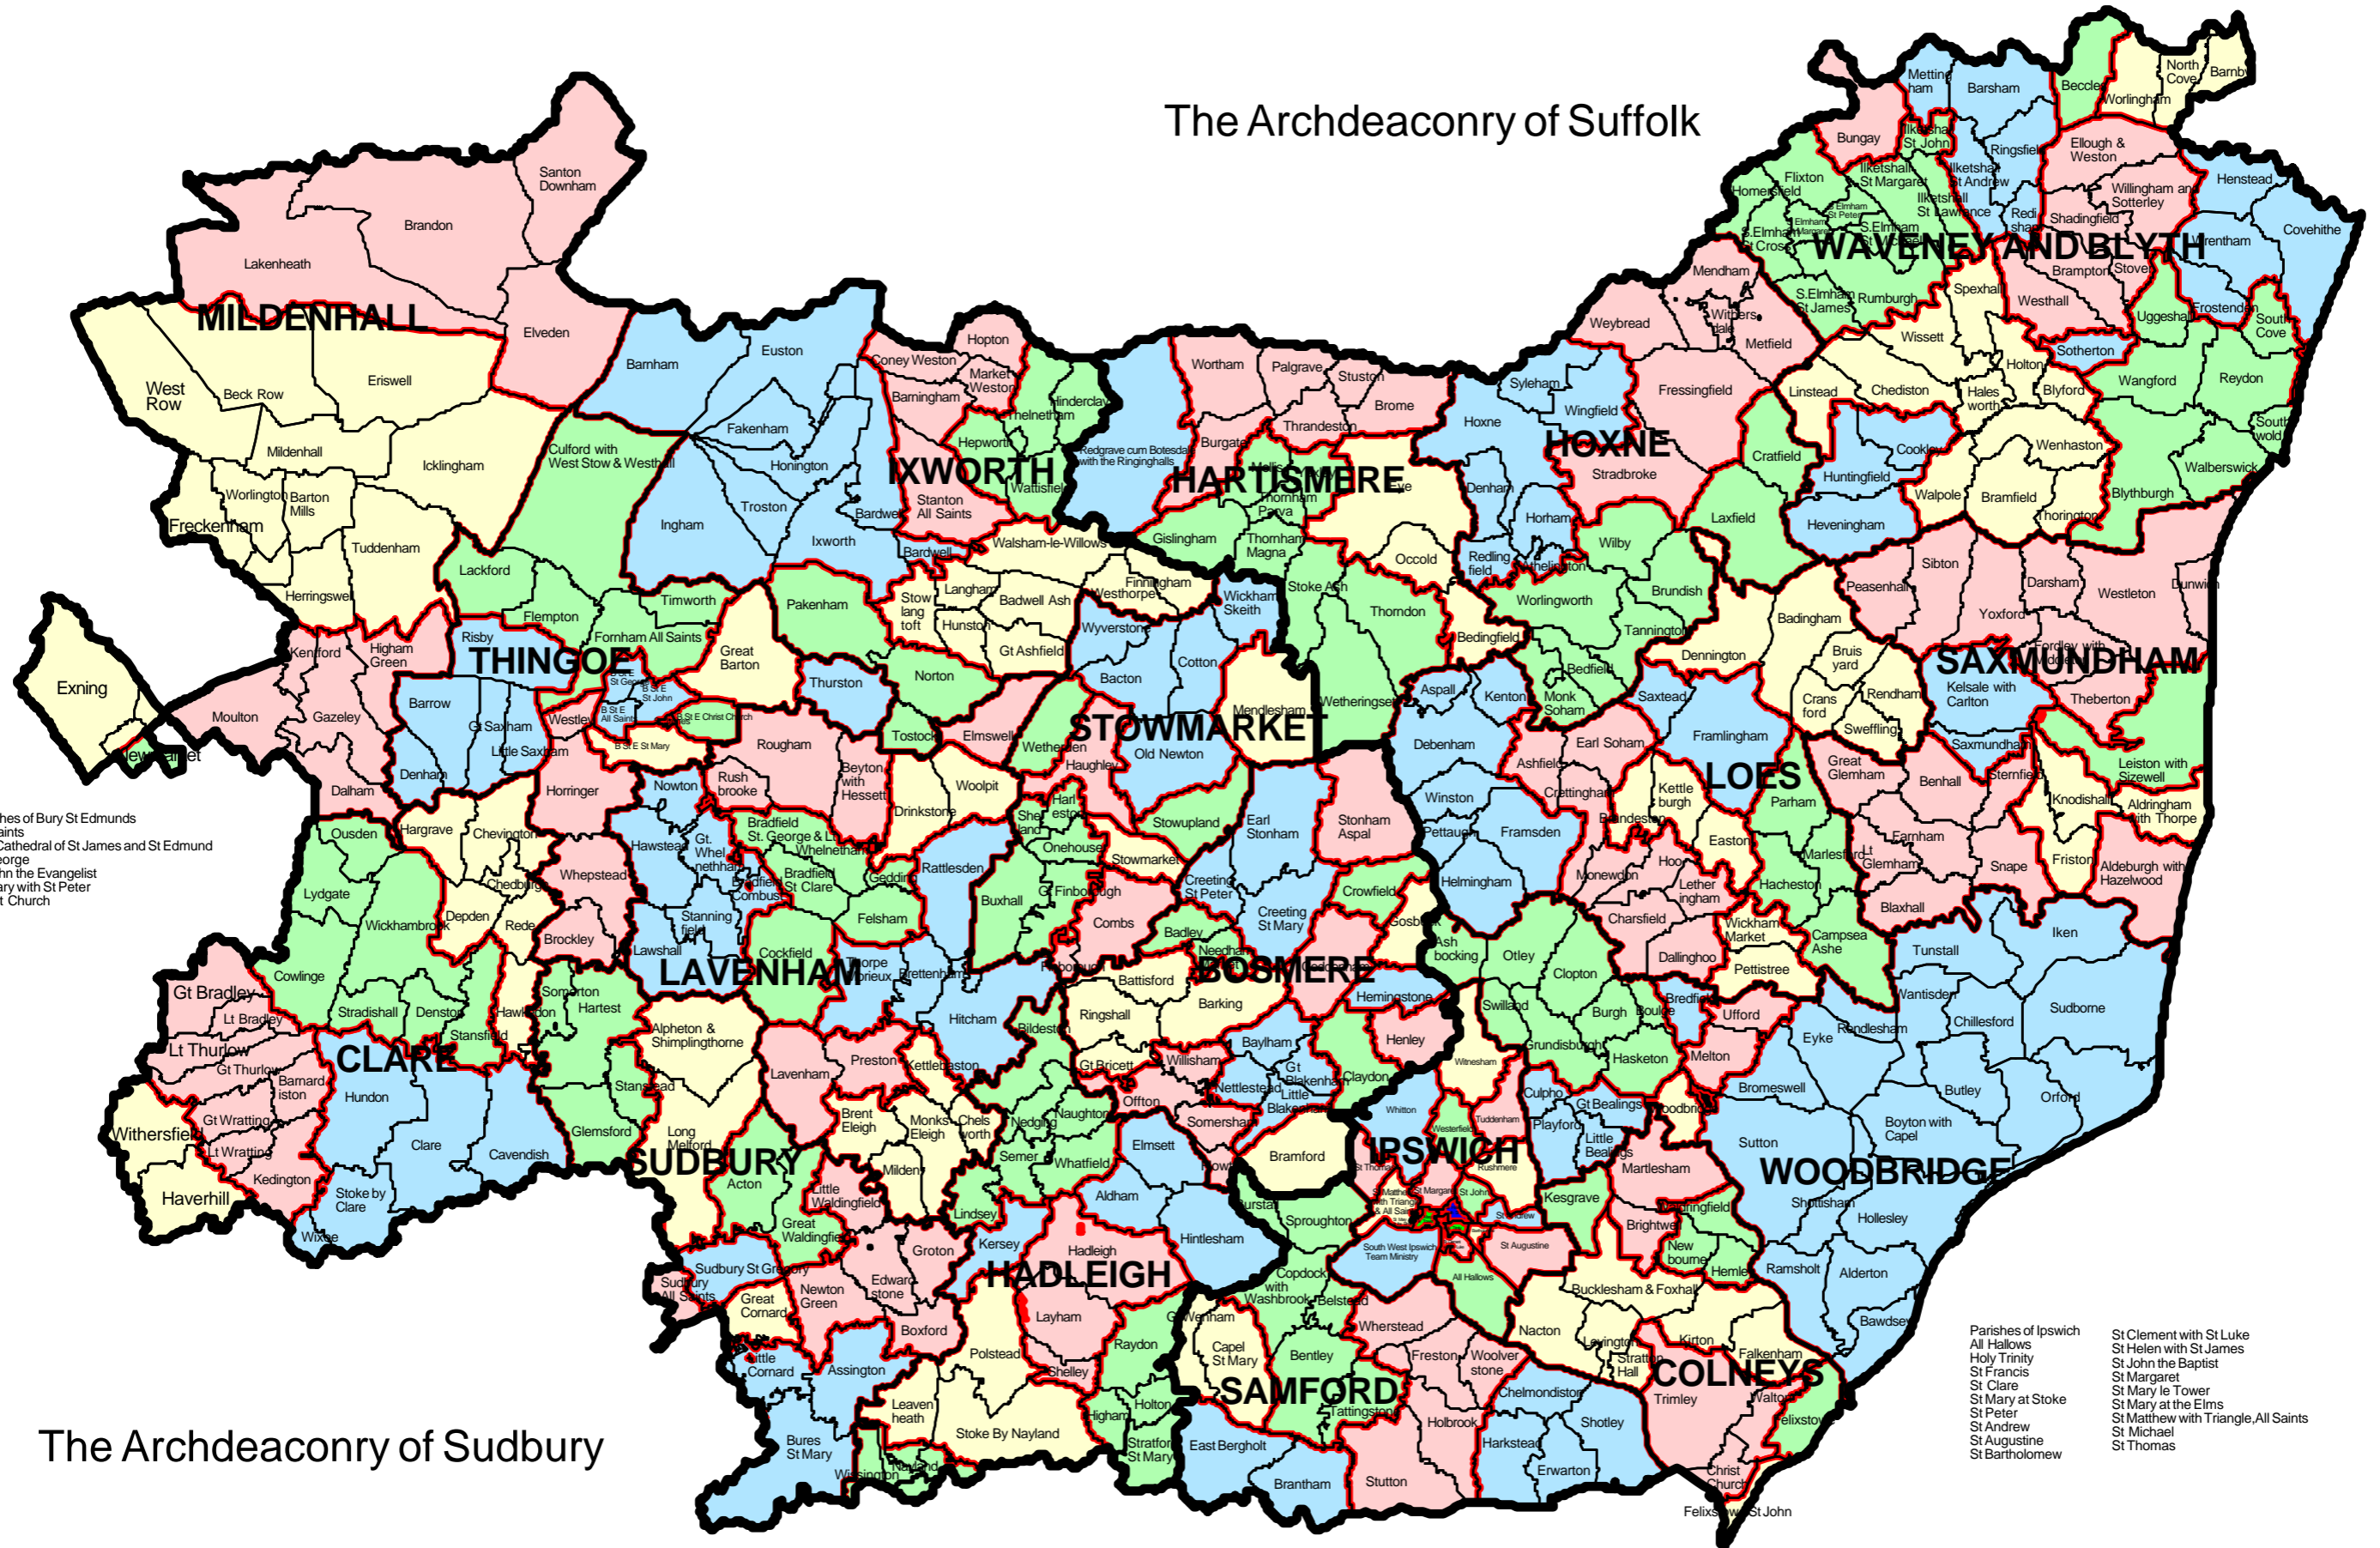

The Diocese of St Edmundsbury and Ipswich

The Archdeaconry of Suffolk

Parishes of Bury St Edmunds
 All Saints
 The Cathedral of St James and St Edmund
 St George
 St John the Evangelist
 St Mary with St Peter
 Christ Church

Parishes of Ipswich
 All Hallows
 Holy Trinity
 St Francis
 St Clare
 St Mary at Stoke
 St Peter
 St Andrew
 St Augustine
 St Bartholomew

St Clement with St Luke
 St Helen with St James
 St John the Baptist
 St Margaret
 St Mary le Tower
 St Mary at the Elms
 St Matthew with Triangle, All Saints
 St Michael
 St Thomas

The Archdeaconry of Sudbury